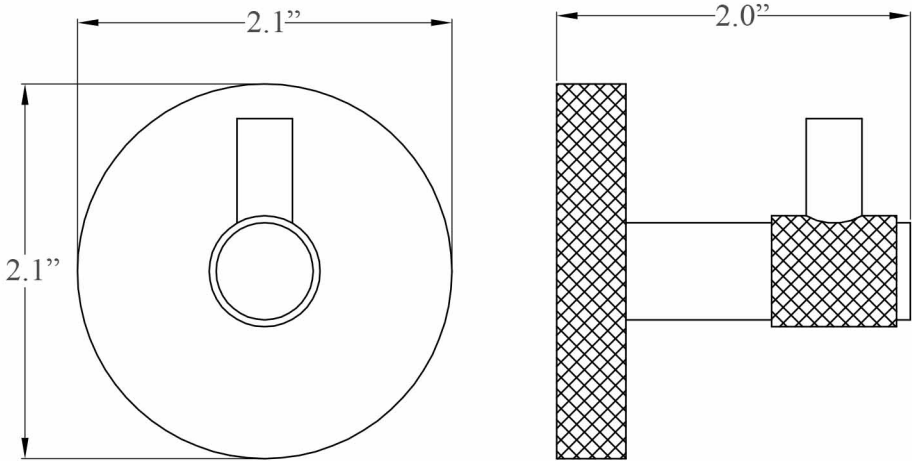

* WS Bath Collections reserves the right to revise dimensions or information on this sheet without notice

Collection Klass	Model Klass WSBC 256808	Dimensions Metric <i>1 inch = 2.54 cm</i> <i>1 inch = 25.4 mm</i>	 1051 Lea Drive - Collegeville, PA 19426 Tel. 215 513 9400 - Fax 610 831 0215 www.ws bathcollections.com - info@ws bathcollections.com
------------------------------	-------------------------------------	---	---

* WS Bath Collections reserves the right to revise dimensions or information on this sheet without notice

<p>Collections Klass</p>	<p>Model Klass WSBC 256808</p>	<p>Dimensions Metric <i>1 inch = 2.54 cm</i> <i>1 inch = 25.4 mm</i></p>	<p> 1051 Lea Drive - Collegeville, PA 19426 Tel. 215 513 9400 - Fax 610 831 0215 www.ws bathcollections.com - info@ws bathcollections.com</p>
---------------------------------------	---	--	---